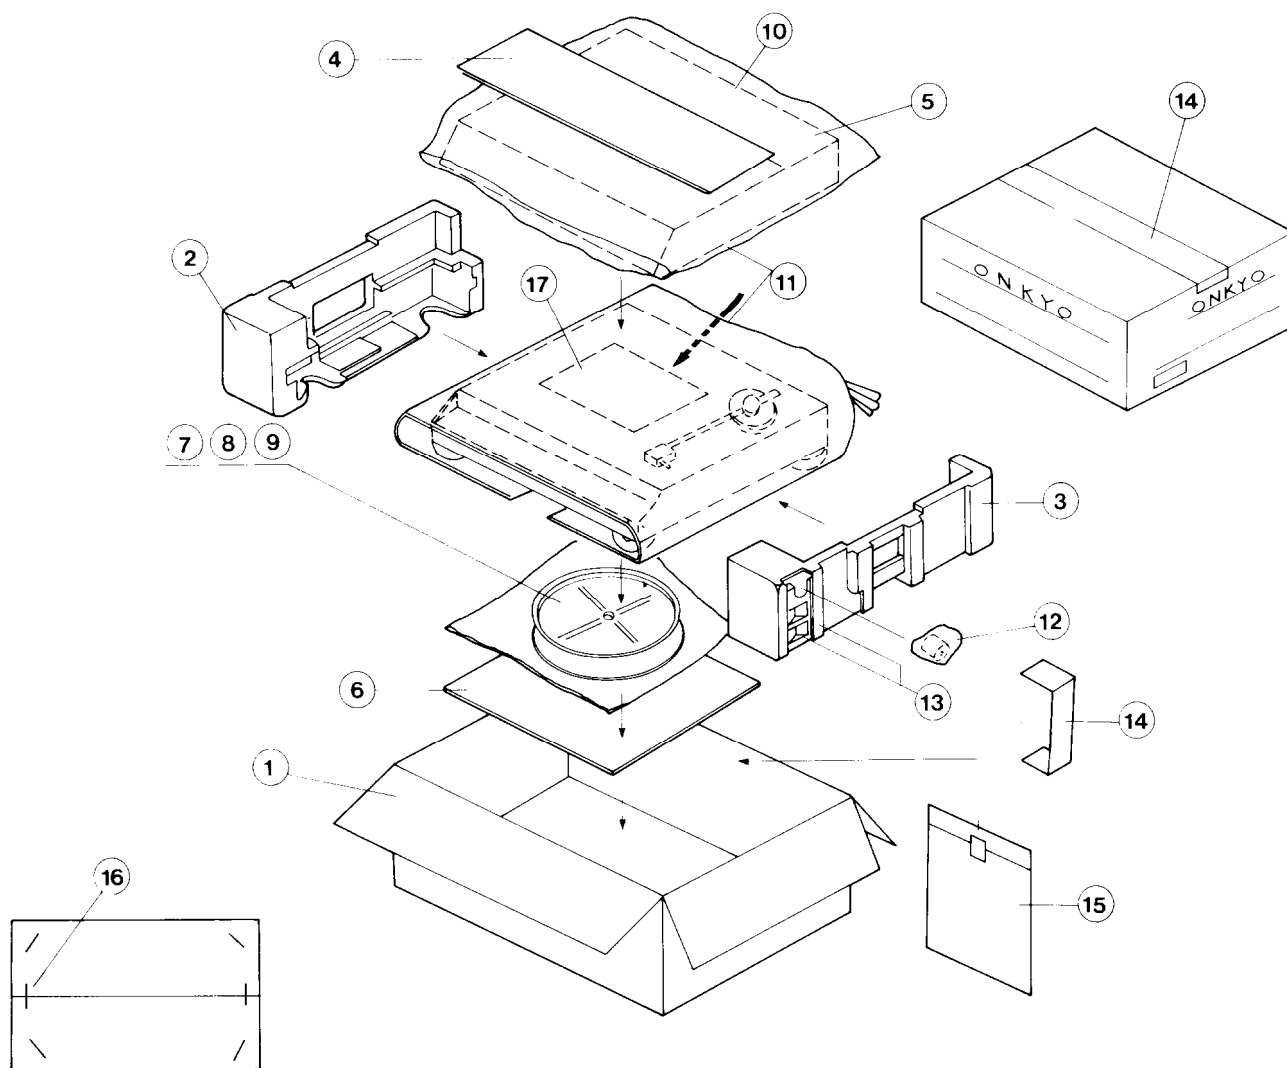

## AUTOMATIC RETURN TURNTABLE MODEL CP-1036A

**Note.**

For model CP-1036A, read CP-1033A as CP-1036A. But the following parts are not the same on models CP-1036A and CP-1033A

PAGE	REF NO.	PART NO.	DESCRIPTION
5	8	24509328	T.T sheet
6	16	24509320	Dust cover
6	43	24509327	Insulator (J)
6	45	24509325	Insulator (H)
6	46	24509326	Insulator (I)
5	15	29340767	Instruction manual
6	51	27262265	Plate (M)
		27262266	Plate (M) (Black model)
6	54	28191245	Clear plate
5	1	29050936	Master carton box
		29050937	Master carton box (Black Model)
5	2	29090916A	Pad (L)
		29090917A	PAD (R)

**ONKYO**  
**AUDIO COMPONENTS**

REF. NO.	PART NO.	DESCRIPTION
1	29050937	Master carton box (Black Model)
	29050936	Master carton box (Silver Model)
2	29090916A	Pad (L)
3	29090917A	Pad (R)
4	29090918A	Sheet
5	29095366	Sheet
6	29095286	Sheet
7	24502159	Turntable platter
8	24509328	T. T. Sheet
9	29100046	370 x 470, Poly-vinyl bag
10	24509320	Dust cover
11		Sheet
12	24501462	Counter weight
13	28180080	Hinge (Black Model)
14		P. P. tape
15		Accessory bag complete
	29340767	Instruction manual
	292049A	45 rpm adaptor
	24509197	Overhang gauge
	29358004	Service station list
	29365006-6	Warranty card
	29100005	220 x 330, Poly-vinyl bag
16	282301	Sealing hook
17	29355101	Caution sheet